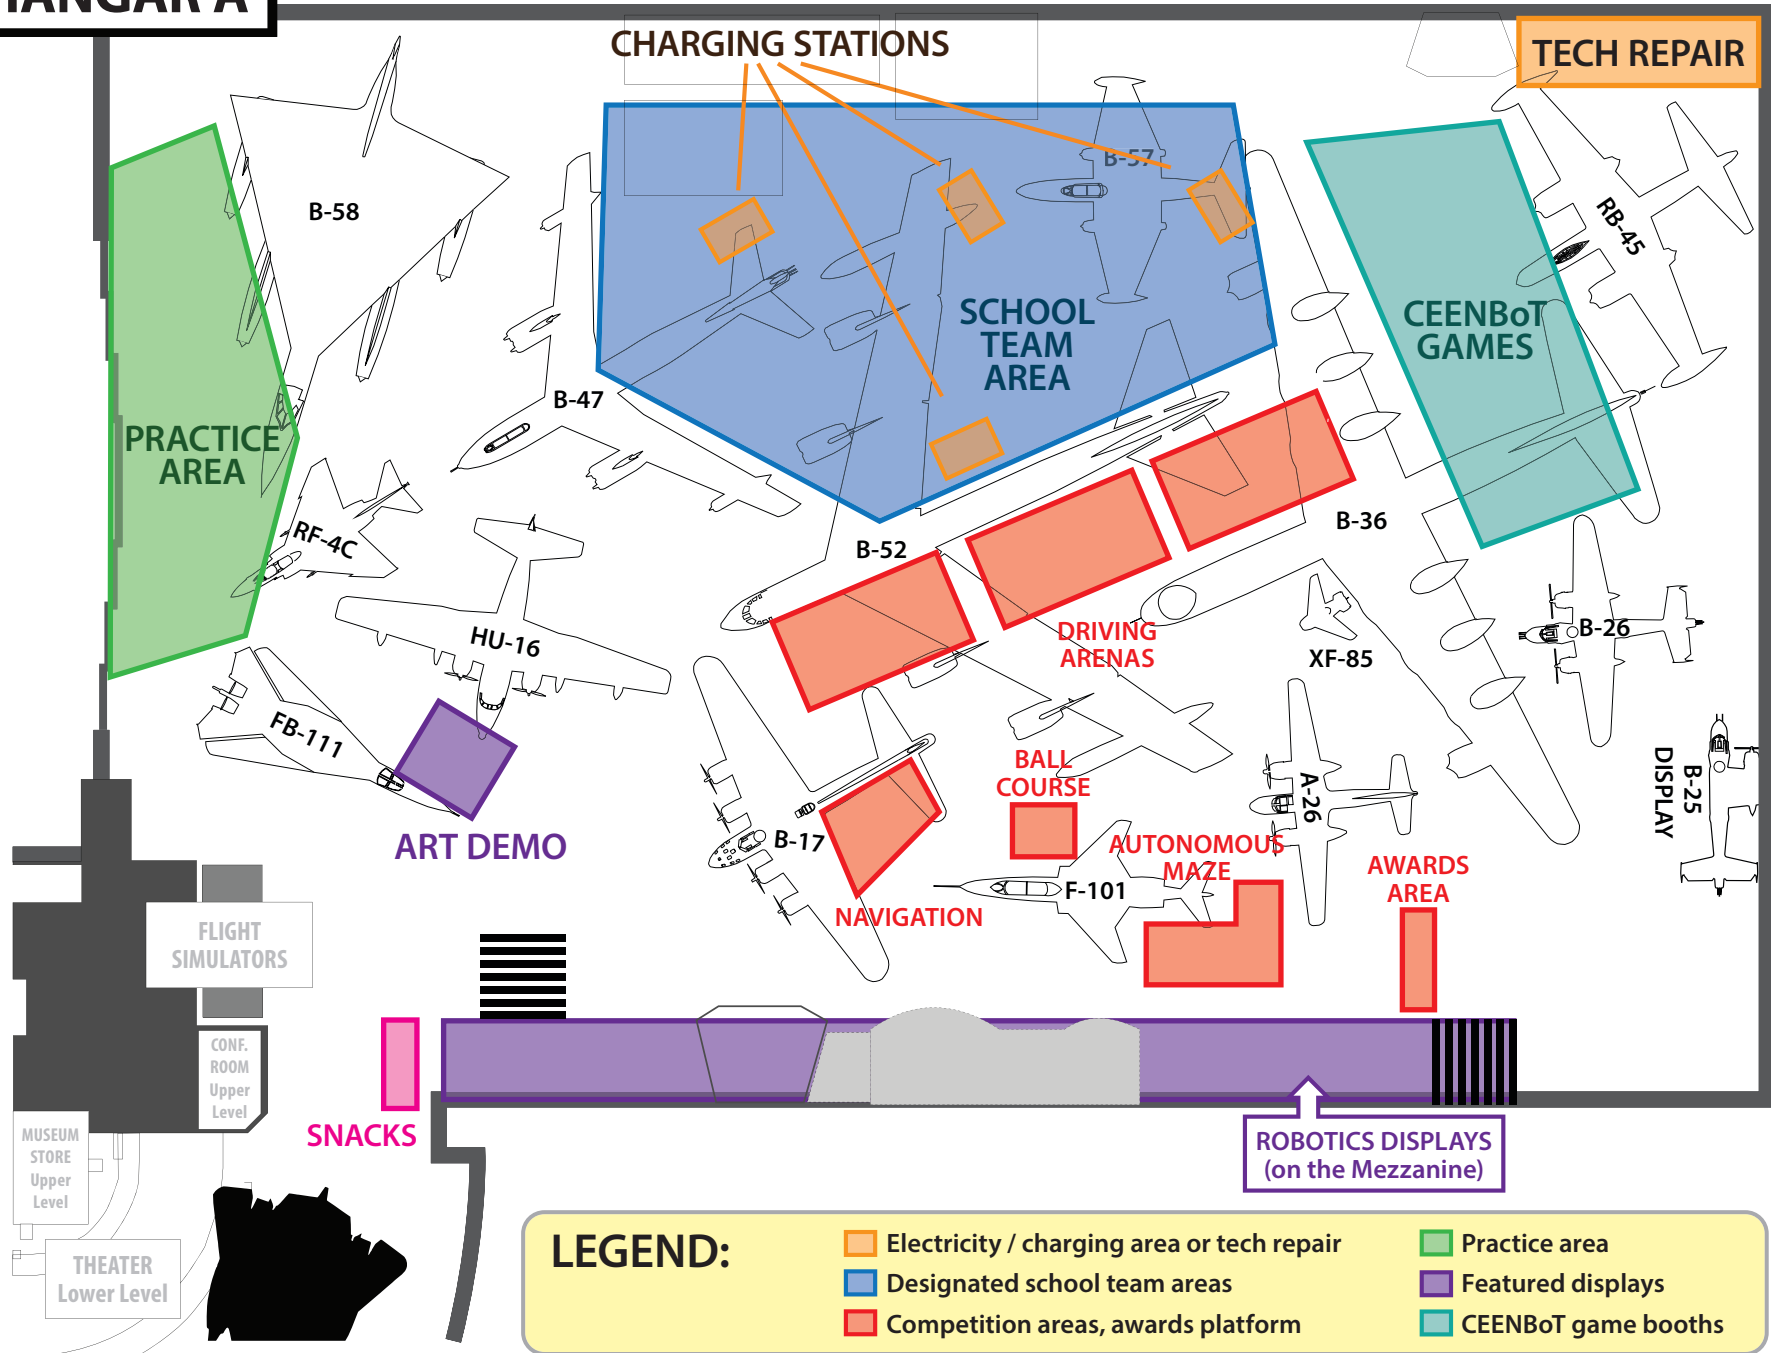

# HANGAR A

**LEGEND:**

<span style="border: 1px solid orange; display: inline-block; width: 15px; height: 10px;"></span> Electricity / charging area or tech repair	<span style="border: 1px solid green; display: inline-block; width: 15px; height: 10px;"></span> Practice area
<span style="border: 1px solid blue; display: inline-block; width: 15px; height: 10px;"></span> Designated school team areas	<span style="border: 1px solid purple; display: inline-block; width: 15px; height: 10px;"></span> Featured displays
<span style="border: 1px solid red; display: inline-block; width: 15px; height: 10px;"></span> Competition areas, awards platform	<span style="border: 1px solid teal; display: inline-block; width: 15px; height: 10px;"></span> CEENBoT game booths

# NEBRASKA ROBOTICS EXPO: CEENBoT Showcase