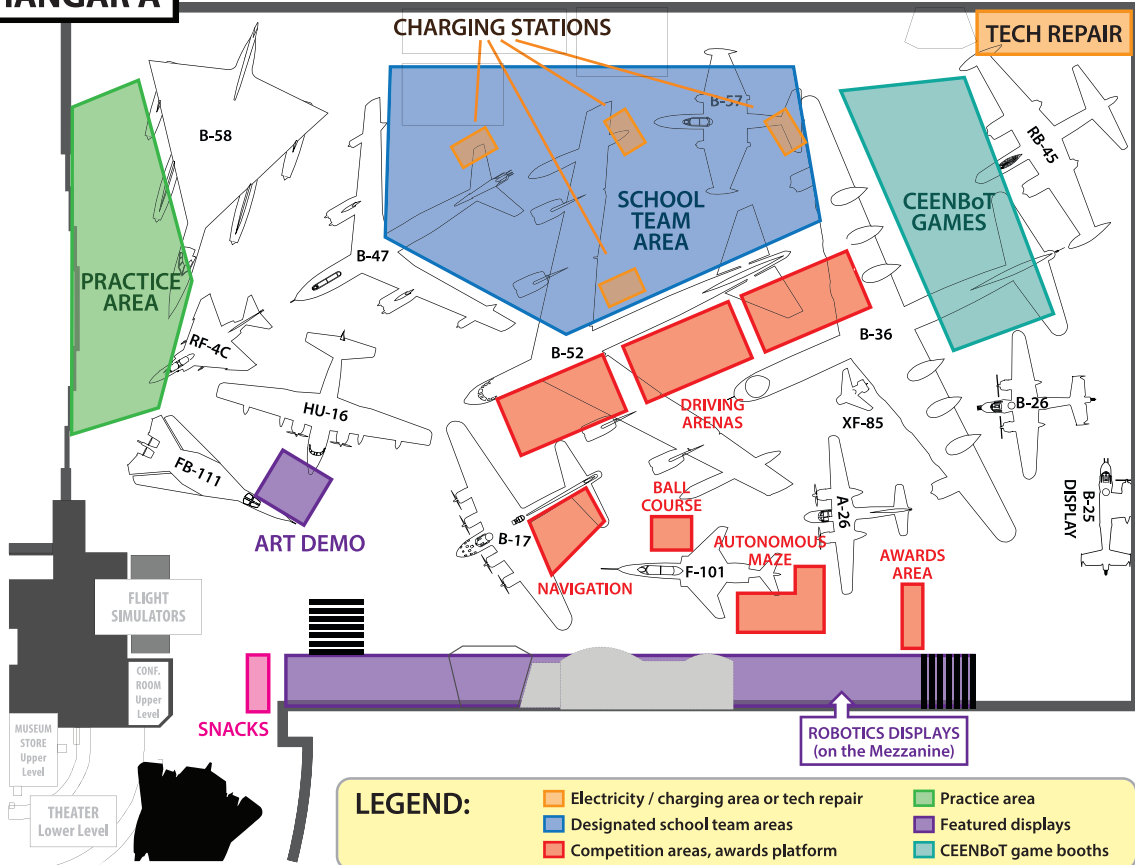

CEENBoT Showcase Roster

School	Team Division	Team Name	Ball Course	Driving Arena	Navigational Course	Autonomous Course	Student Presentations	Student Documentation
			TIME	TIME	TIME	TIME	PUBLIC	CLOSED
South Boys and Girls Club	MS		11:55	10:26	1:58	9:37		
Spring Lake	Elem	Quasar	11:35	9:30		3:35		X
Tara Heights	MS	Tara Tigers 1	1:30		2:48			
Tara Heights	MS	Tara Tigers 2	2:20					
Tara Heights	MS	Tara Tigers 3	1:40		10:33			
Tara Heights	MS	Tara Tigers 4	1:55		1:15			
Tara Heights	MS	Tara Tigers 5	10:00			11:50		
Westgate	Elem	Gators 1	10:05	9:38	2:34	12:18		X
Westgate	Elem	Gators 2	1:50	10:50	10:19	2:41		X
Westside MS	MS	WMS Warriors 1	1:10	9:30	12:18	11:43		
Westside MS	MS	WMS Warriors 2	1:45	9:38			11:50	
Westside HS	HS	WarriorBotics I	9:30		11:22			
Westside HS	HS	WarriorBotics II		10:26		9:44		
Whitetail Creek	Elem	Tech@WT	11:30		12:11	1:58	10:50	X
Whitetail Creek	Elem	CEENBoT Rulers	12:05		1:44	10:47	1:00	X
Whitetail Creek	Elem	Kaos@WT	12:30		3:14	2:05	11:10	X
Whitetail Creek	Elem	Atomic Aliens		9:30	11:15	1:51	10:10	X
Whitetail Creek	Elem	Gretna Lightning Bolts	2:05		1:36	9:51	11:00	X
Willa Cather	Elem	Cather Elementary Bots	9:35	11:30	11:08	2:12	10:00	X
Willa Cather	Elem	Cather Elementary Engineers	11:20		1:51	3:09	9:40	X
Willa Cather	Elem	This and That	2:00		10:54	2:55	12:50	X
York HS	HS	York Black	11:10	9:38	12:25			
York HS	HS	York Blue	12:35	9:46		11:01		
York HS	HS	York White	9:40		11:29	12:46		
York HS	HS	York Gold	1:25	9:46		2:48		

(continued on previous page)

HANGAR A

NEBRASKA ROBOTICS EXPO: SPIRIT Robotics Showcase