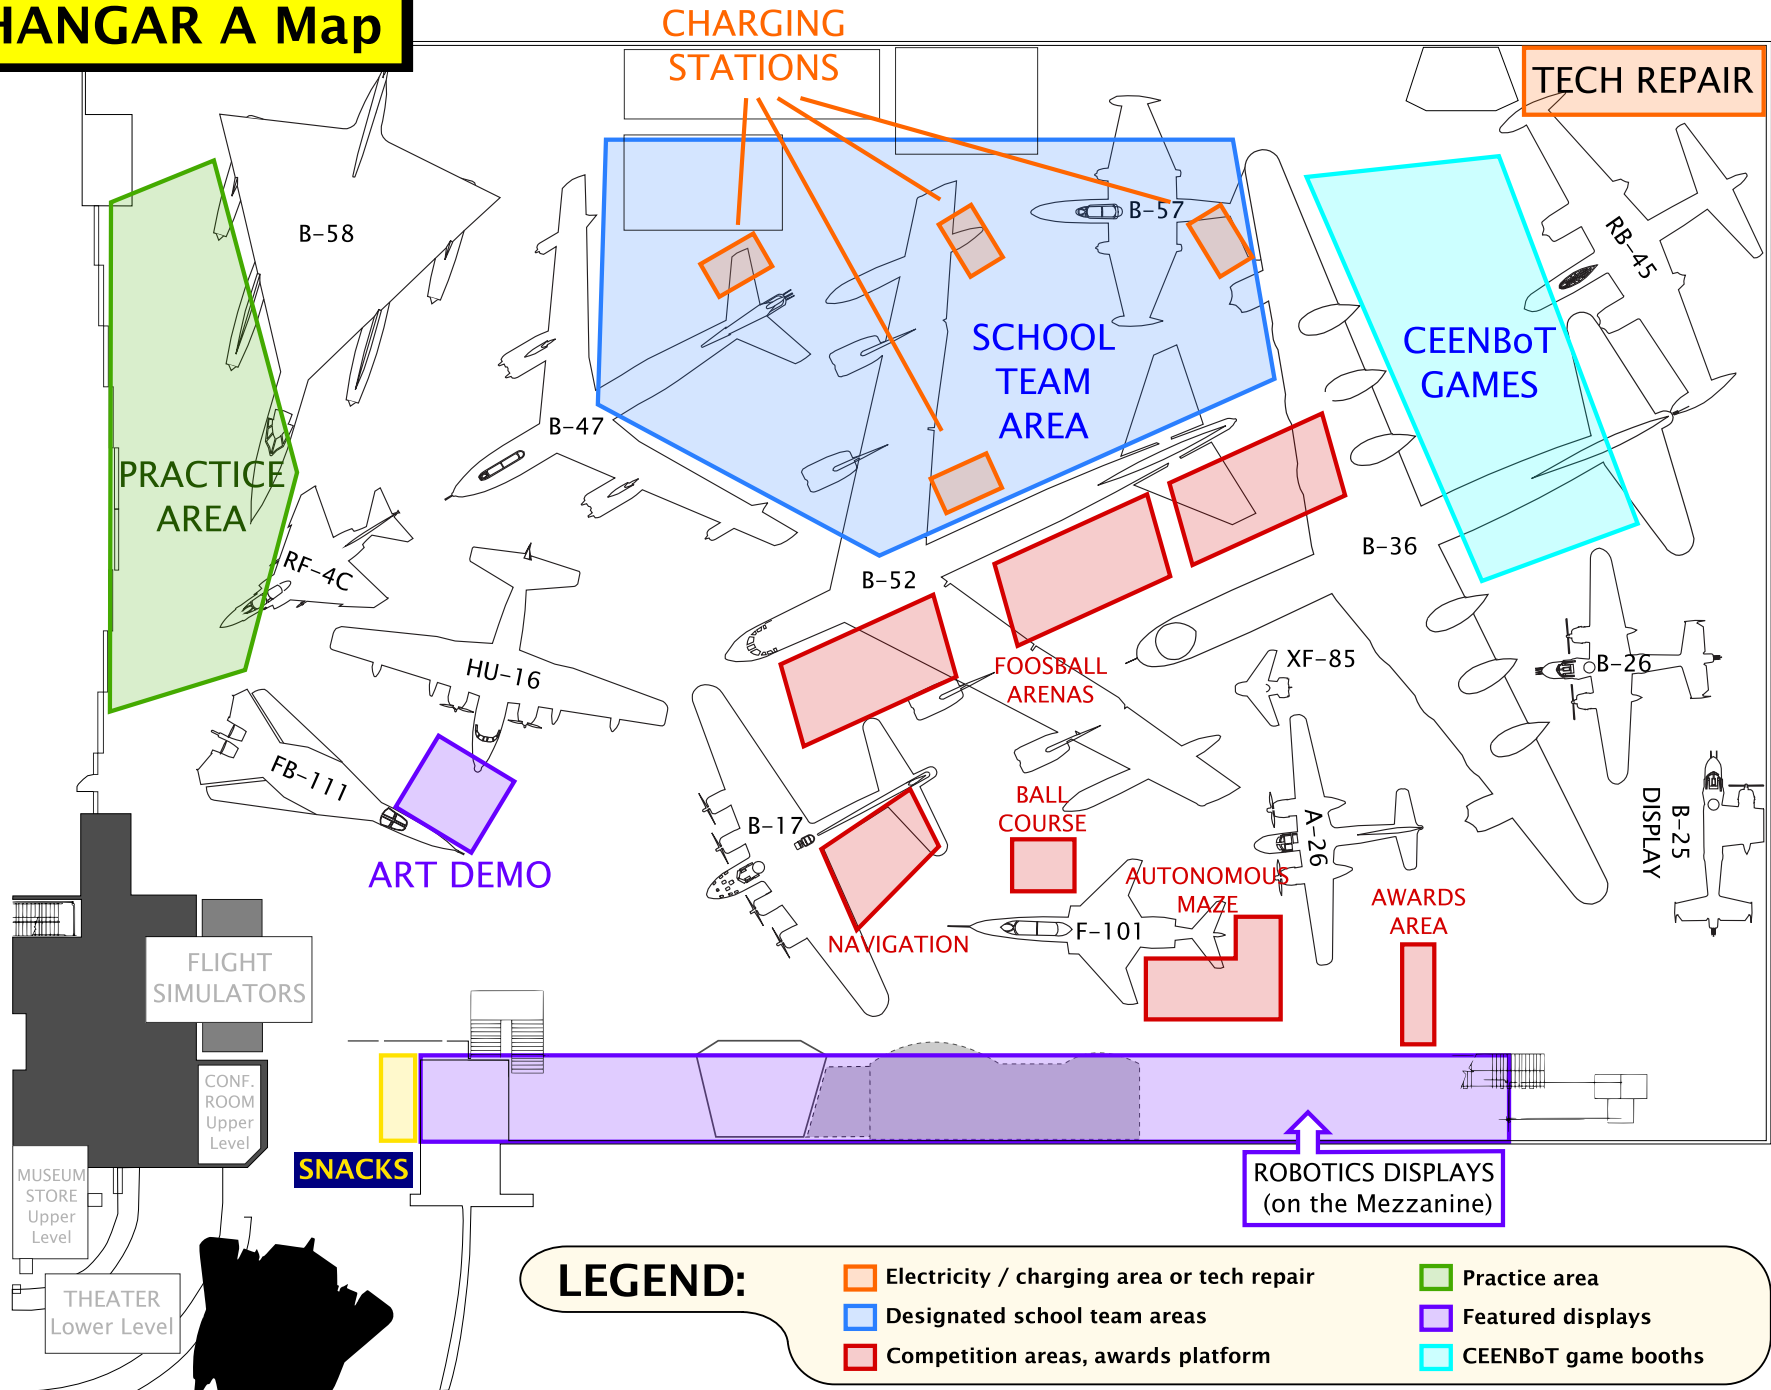

# HANGAR A Map

## LEGEND:

- Electricity / charging area or tech repair
- Practice area
- Designated school team areas
- Featured displays
- Competition areas, awards platform
- CEENBoT game booths

# NEBRASKA ROBOTICS EXPO: SPIRIT Robotics Showcase