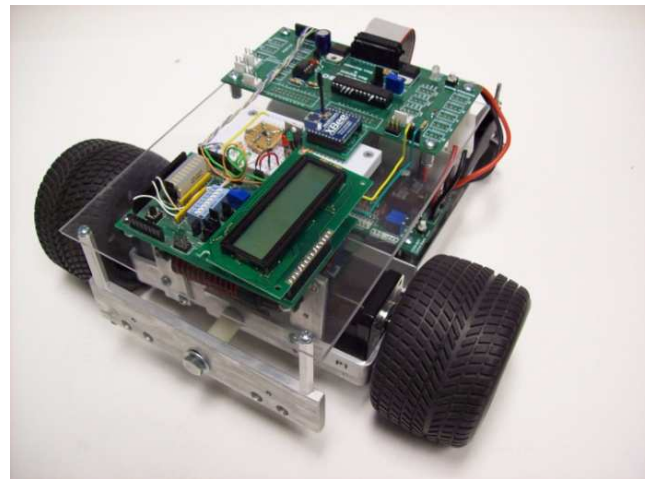

2nd Annual SPIRIT Robotics Showcase

Showcase Details:

Location:

Strategic Air and Space Museum
28210 West Parkway
Ashland, NE: Exit 426, I-80

Date: Saturday, January 30th, 2010

Time: 8-5pm

Perks for participating in the January showcase:

Free K2 robot and workshop in late Spring 2010, raffle for PV panel making workshop February 2010, plus other drawings at the Robotics Showcase.

*Come Join Us for a Day of
Technological Fun*